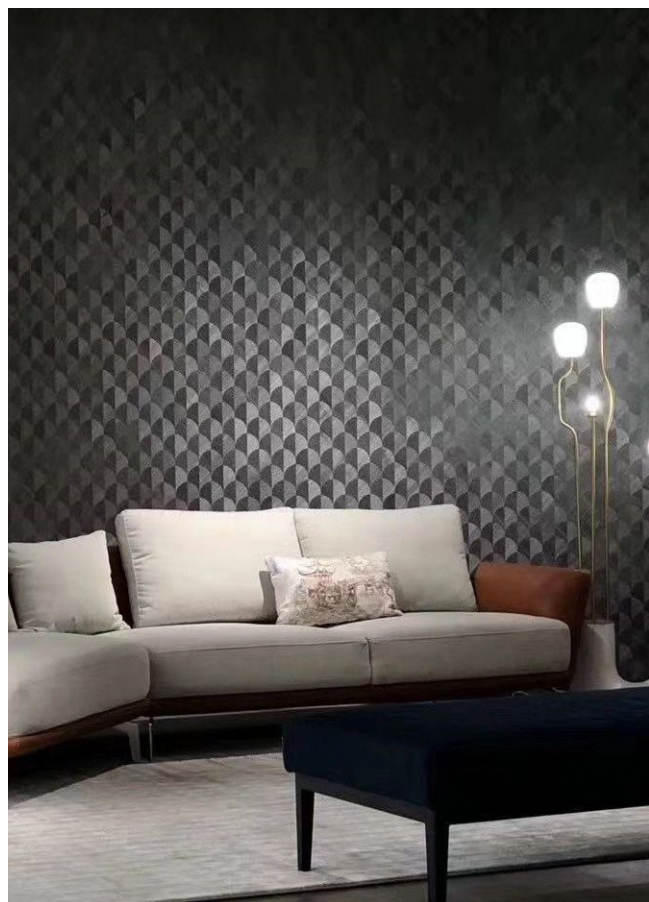

YANA SVETLOVA

WALLCOVERINGS

WOOD VENEER & MARQUETERIE

Materials | 100% wood veneer

Price | \$189–259 per running meter

YANA SVETLOVA

WALLCOVERINGS

YANA SVETLOVA